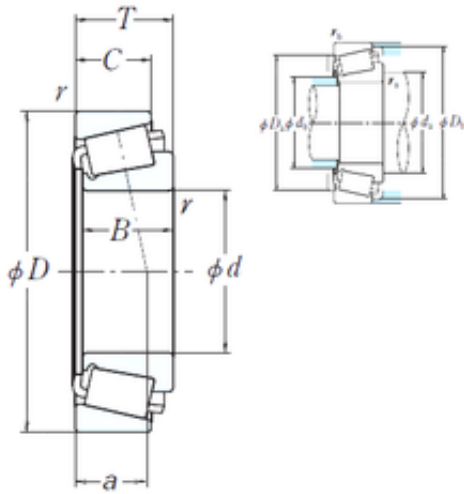

KORTON INDUSTRIAL LIMITED

74551X/74856 NSK CYLINDRICAL ROLLER BEARING

Bearing No. 74551X/74856

74551X/74856 Bearing 2D drawings and 3D CAD models

Size	140x217.488x47.625 mm
Bore Diameter	140 mm
Outer Diameter	217,488 mm
Width	47,625 mm
d	140 mm
D	217,488 mm
T	47,625 mm
B	47,625 mm
C	34,925 mm
R	3,5 mm
r	3,3 mm
a	48,4 mm
Da	196 mm
db	150 mm
da	163 mm
Db	210 mm
Weight	6,04 Kg
Basic dynamic load rating (C)	287 kN
Basic static load rating (C0)	495 kN
Calculation factor (e)	0,49
Calculation factor (Y0)	0,68